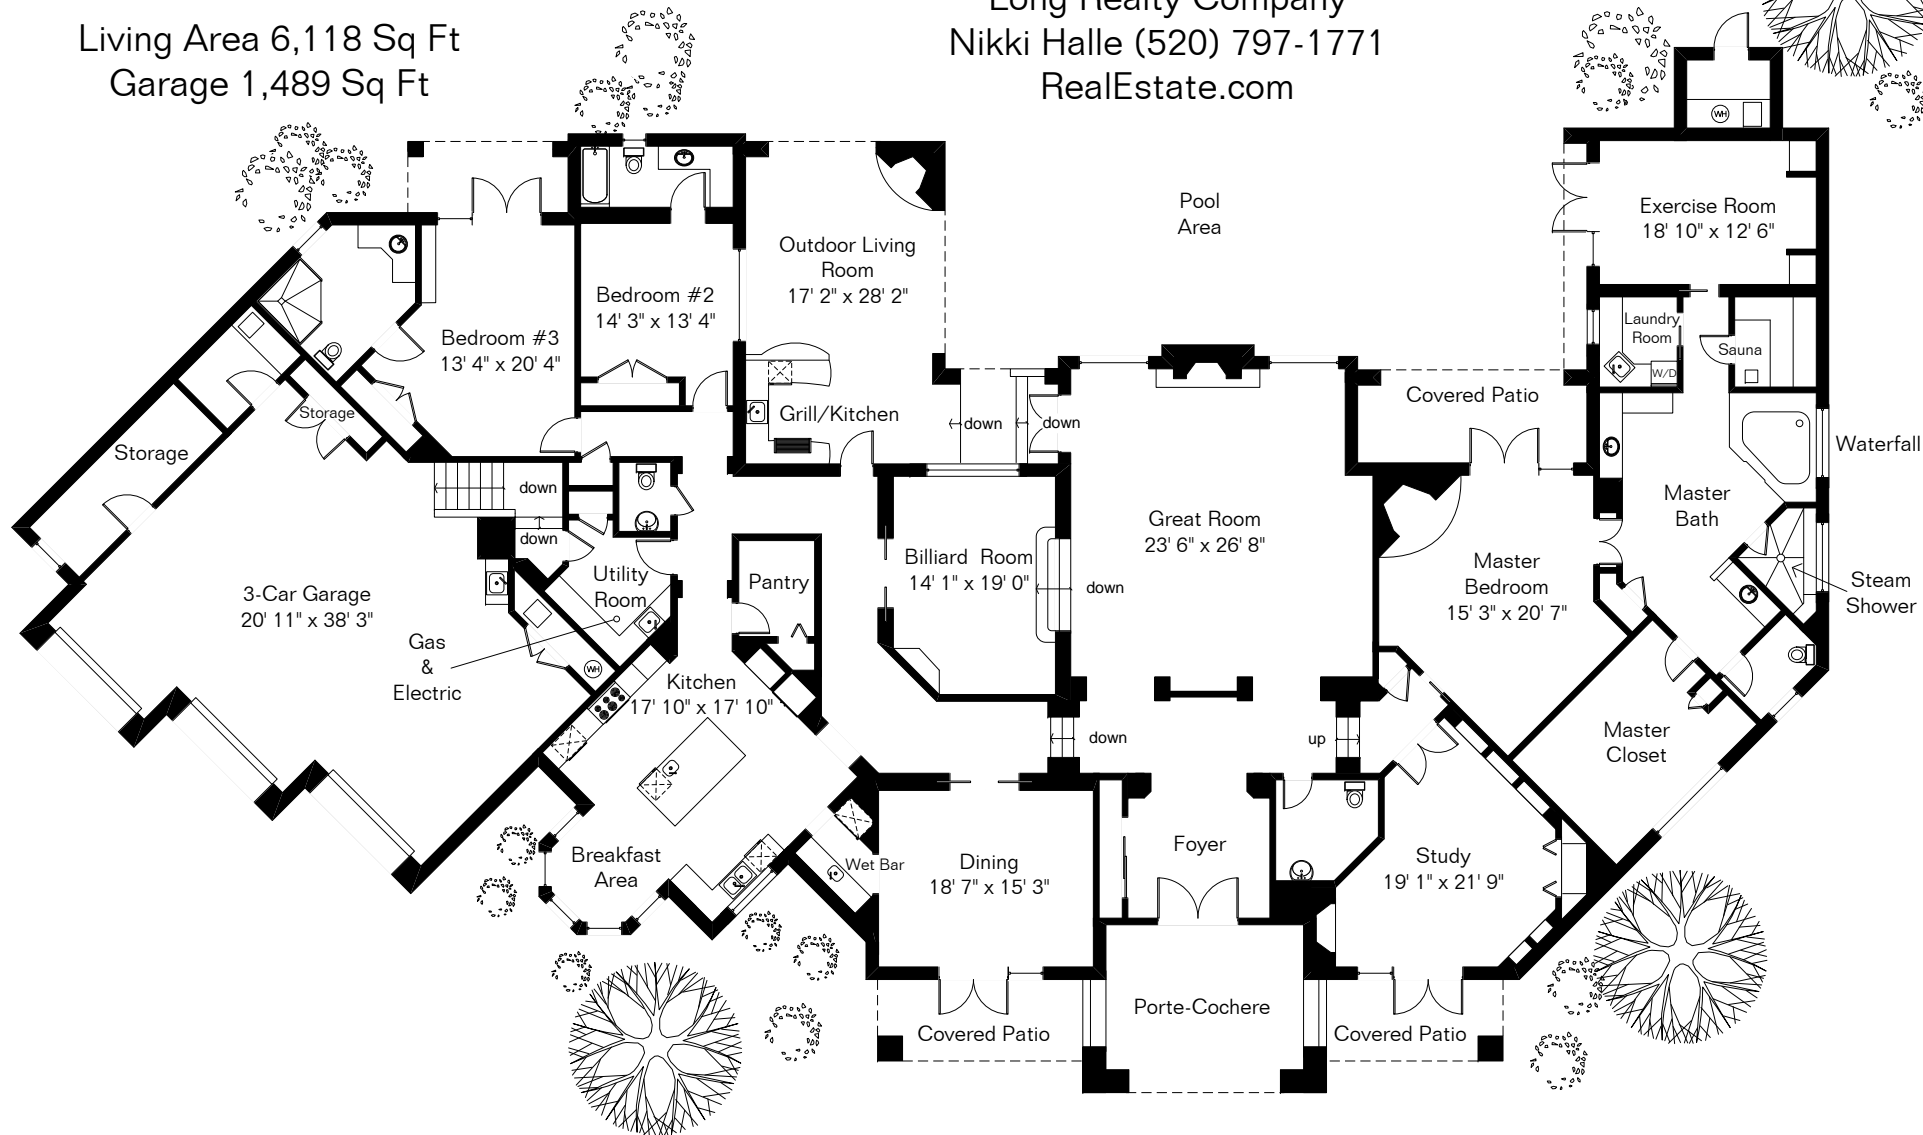

# 14506 N Dove Canyon Pass

Presented by Robin Sue Kaiserman (520) 918-5411

Long Realty Company

Nikki Halle (520) 797-1771

RealEstate.com

Living Area 6,118 Sq Ft  
Garage 1,489 Sq Ft

Site Visit July 2007

0 ft. 6 ft. 10 ft. 20 ft.